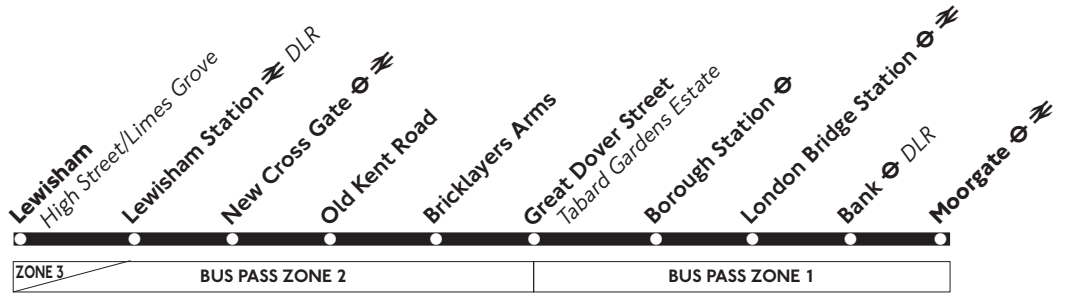

12.10.02
T44000

21

Daily

Lewisham - London Bridge - Moorgate

Mondays to Fridays

Lewisham Lewisham Centre	0415	0430	0445	0500	0515		0603		0653		1806		1856	1908
New Cross Gate Station	0426	0441	0456	0511	0526	Then	0614	Then	0705	Then	1822	Then	1911	1922
Old Kent Road Tesco	0436	0451	0506	0521	0536	about	0624	about	0717	about	1833	about	1921	1932
Bricklayers Arms Old Kent Road	0439	0454	0509	0524	0539	every	0627	every	0721	every	1836	every	1924	1935
London Bridge South Side	0444	0459	0514	0529	0544	12 minutes	0632	10 minutes	0730	8 minutes	1843	10 minutes	1930	1940
Bank	0447	0502	0517	0532	0547	until	0636	until	0738	until	1849	until	1934	1943
Moorgate Finsbury Square	0451	0506	0521	0536	0551		0640		0746		1856		1939	1947
Lewisham Lewisham Centre	1920			0020										
New Cross Gate Station	1934	Then		0031										
Old Kent Road Tesco	1944	about		0041										
Bricklayers Arms Old Kent Road	1947	every		0044										
London Bridge South Side	1952	12 minutes		0049										
Bank	1955	until		0052										
Moorgate Finsbury Square	1959			0056										